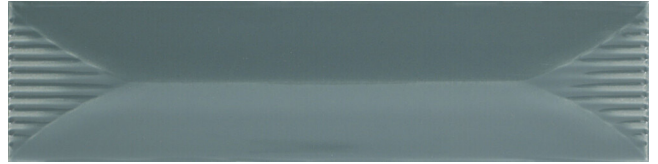

Tranquility 0059