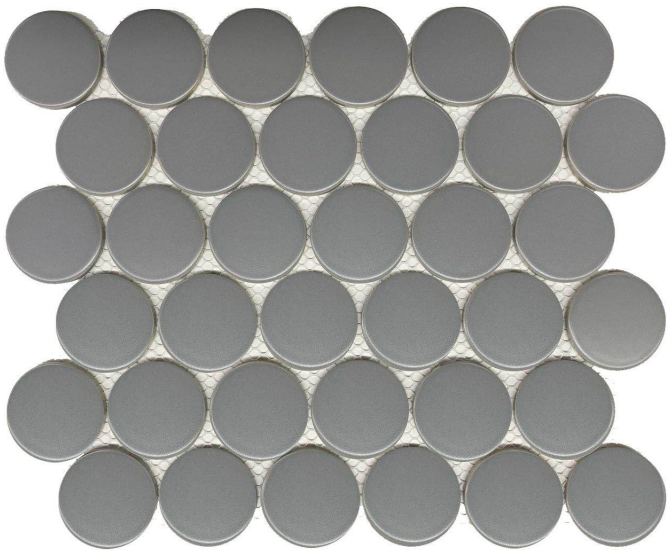

White Bright 2" Dots

PORCELAIN MOSAICS

White Bright 2" Dots

White Matte 2" Dots

Gray Matte 2" Dots

Black Matte 2" Dots