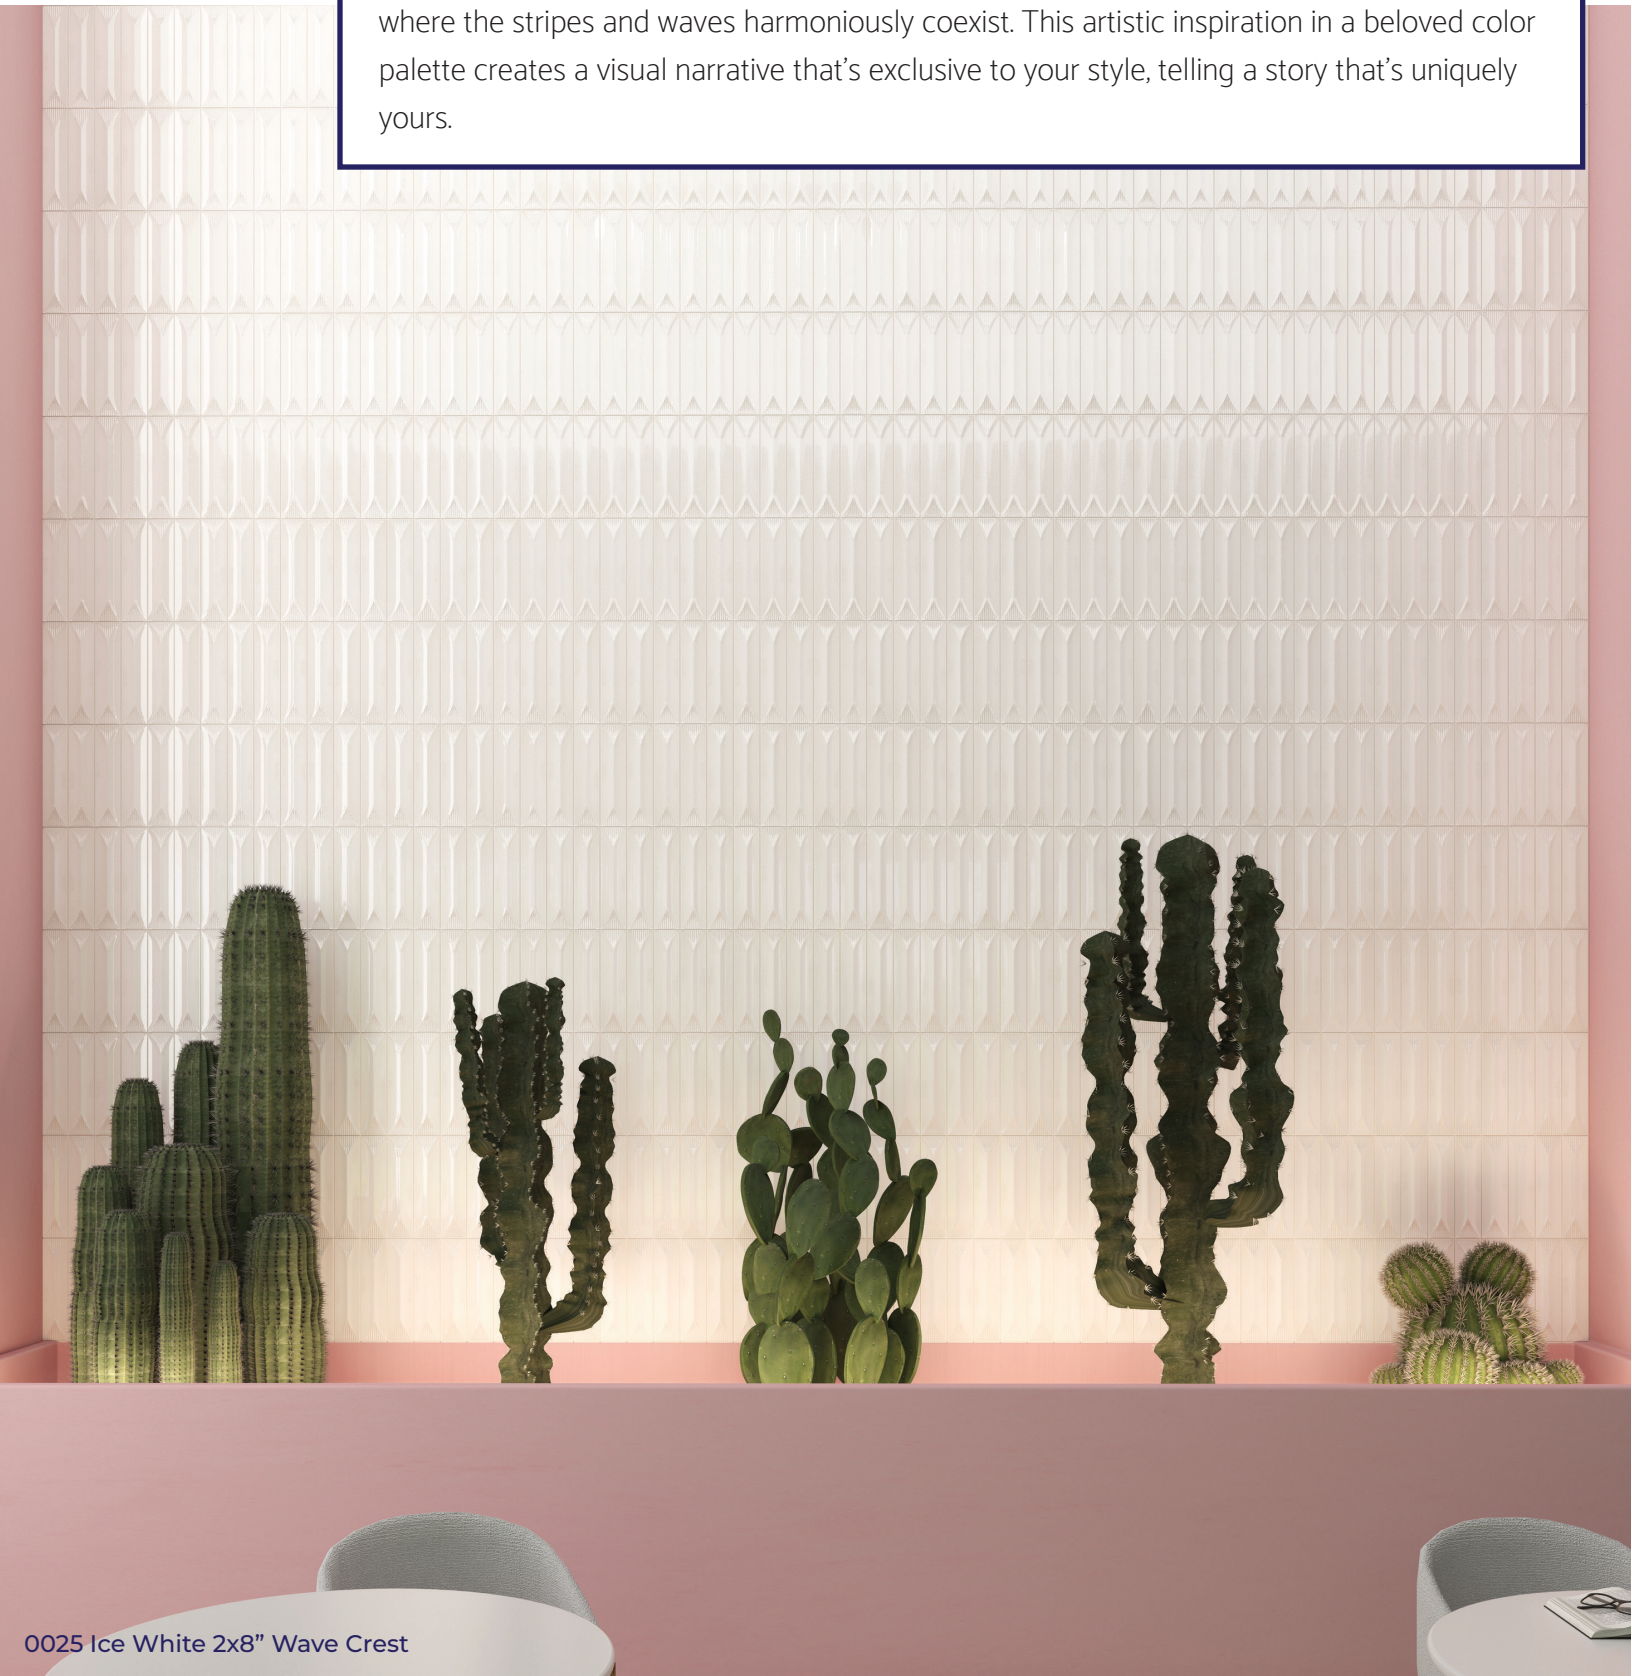

COLOR STORY PINSTRIPES

Take these classic shades to new dimensions with the 2 x 8 Fluted and Wave Crest tiles. This innovative series offers an array of possibilities, breathing fresh life into your space. The synergy of the linear and structural designs allows for an entirely new and playful display, where the stripes and waves harmoniously coexist. This artistic inspiration in a beloved color palette creates a visual narrative that's exclusive to your style, telling a story that's uniquely yours.