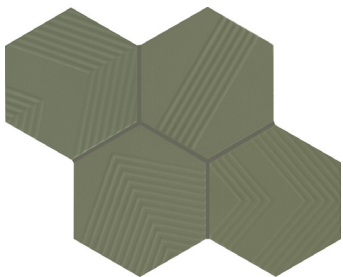

RR18 Indigo 6x6"

RR19 Artichoke 6x6"

RR20 Warm Terracotta 6x6"

4X5" HEXAGON WALL TILE - RANDOM ASSORTMENT

RR16 Bone 4x5" Hexagon

RR17 Canvas 4x5" Hexagon

RR18 Indigo 4x5" Hexagon

RR19 Artichoke 4x5" Hexagon