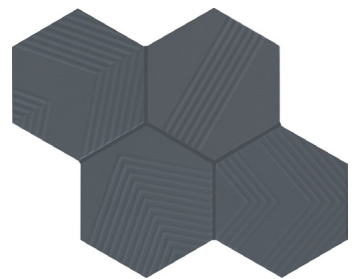

RR18 Indigo 6x6"

RR19 Artichoke 6x6"

RR20 Warm Terracotta 6x6"

4X5" HEXAGON WALL TILE - RANDOM ASSORTMENT

RR16 Bone 4x5" Hexagon

RR17 Canvas 4x5" Hexagon

RR18 Indigo 4x5" Hexagon

RR19 Artichoke 4x5" Hexagon