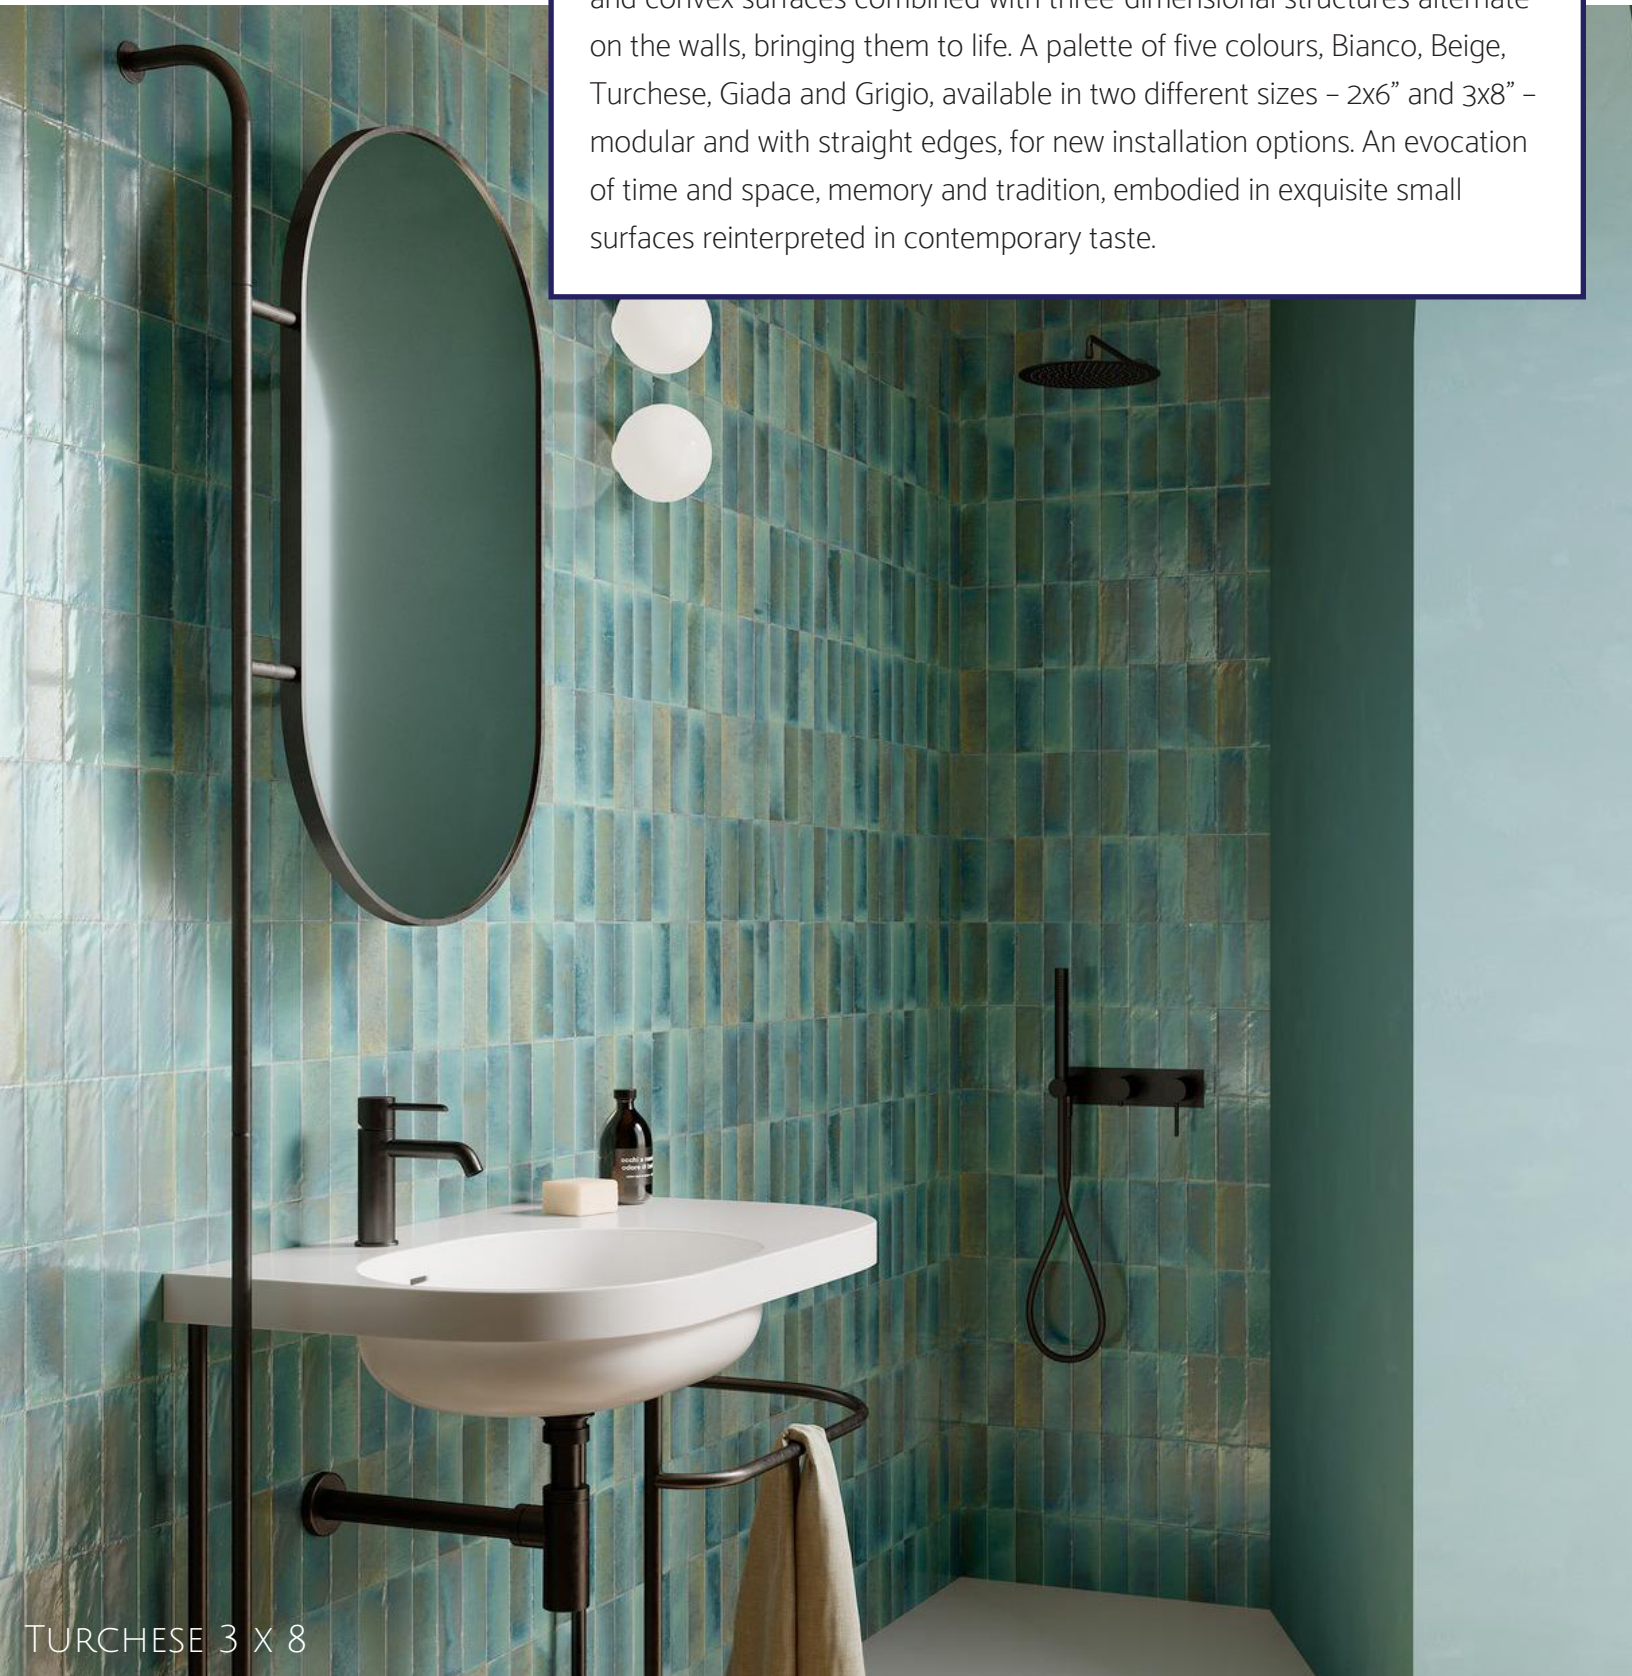

# GLEEZE

Gleeze is a small-size collection with a handcrafted aesthetic, a tribute to the history of ceramics and decoration, produced with the most innovative production technologies to make every piece unique. Super-glossy concave and convex surfaces combined with three-dimensional structures alternate on the walls, bringing them to life. A palette of five colours, Bianco, Beige, Turchese, Giada and Grigio, available in two different sizes – 2x6” and 3x8” – modular and with straight edges, for new installation options. An evocation of time and space, memory and tradition, embodied in exquisite small surfaces reinterpreted in contemporary taste.