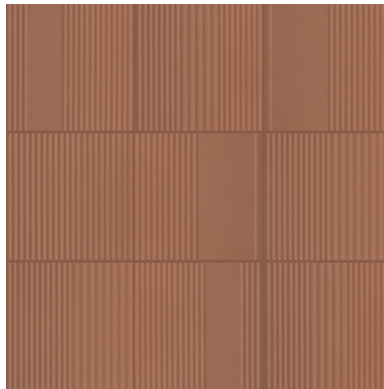

RR20 Warm Terracotta 6x6"