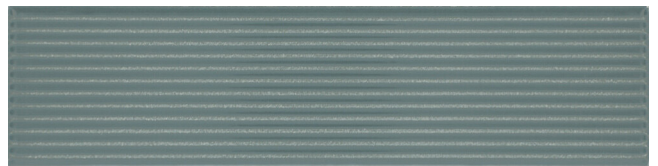

Tranquility 0059