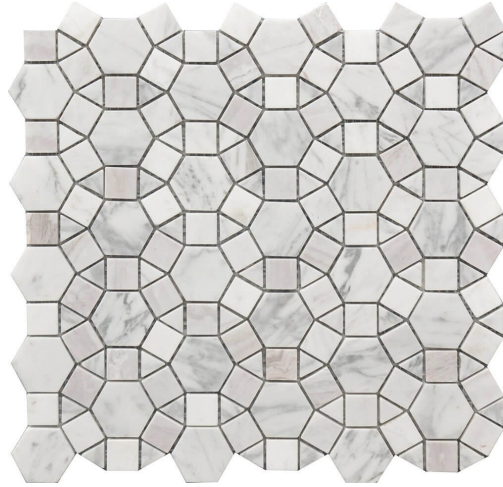

Marble Kaleidoscope