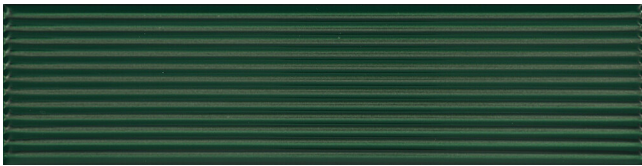

Wisdom 0082