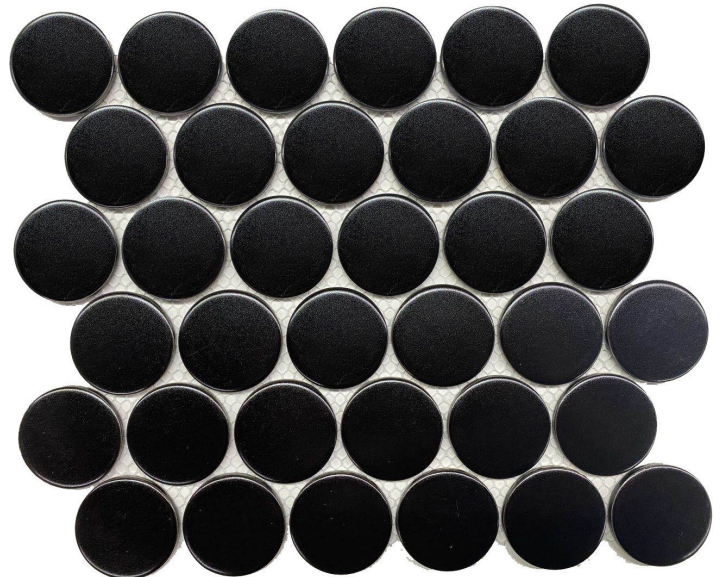

White Bright 2" Dots

PORCELAIN MOSAICS

White Bright 2" Dots

White Matte 2" Dots

Gray Matte 2" Dots

Black Matte 2" Dots