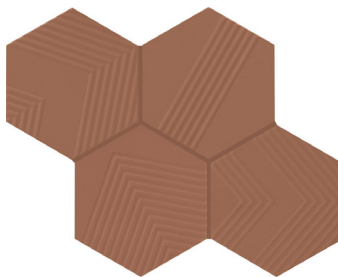

RR18 Indigo 6x6"

RR19 Artichoke 6x6"

RR20 Warm Terracotta 6x6"

4X5" HEXAGON WALL TILE - RANDOM ASSORTMENT

RR16 Bone 4x5" Hexagon

RR17 Canvas 4x5" Hexagon

RR18 Indigo 4x5" Hexagon

RR19 Artichoke 4x5" Hexagon