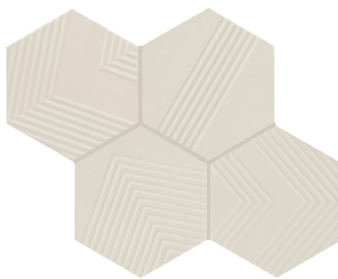

RR18 Indigo 6x6"

RR19 Artichoke 6x6"

RR20 Warm Terracotta 6x6"

4X5" HEXAGON WALL TILE - RANDOM ASSORTMENT

RR16 Bone 4x5" Hexagon

RR17 Canvas 4x5" Hexagon

RR18 Indigo 4x5" Hexagon

RR19 Artichoke 4x5" Hexagon