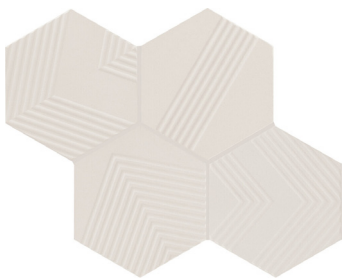

RR18 Indigo 6x6"

RR19 Artichoke 6x6"

RR20 Warm Terracotta 6x6"

4X5" HEXAGON WALL TILE - RANDOM ASSORTMENT

RR16 Bone 4x5" Hexagon

RR17 Canvas 4x5" Hexagon

RR18 Indigo 4x5" Hexagon

RR19 Artichoke 4x5" Hexagon